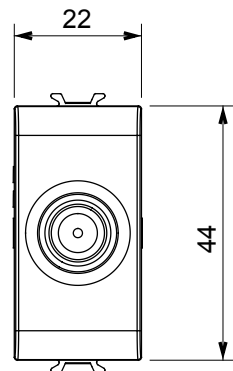

Wide range of control devices, sockets for power supply (conforming to national and international standards) signal pick-up, climate control, comfort management, technical alarm signalling and emergency lighting management. The ChoruSmart modular devices are available in five colours, glossy white, satin white, natural beige, satin black and lacquered titanium and in various sizes from 1/2, 1, 2 and 3 modules. Thanks to the mounting supports for rectangular, square and round boxes, endless combinations can be created with the ChoruSmart range of plates.

Category	TV/SAT socket-outlet	Description	Through wiring
Colour	Satin black	Attenuation	10 dB
Frequency	5-2400 MHz	Shielding	Class A
For connector type	F-Female	Standard	EN 60728-4; IEC 61169-24
No. modules	1	Cable fixing	With screw
Case	Pressure casting zamak metal body	Electrocod	0131
Material	Technopolymer		

DIMENSIONAL

STANDARDS/APPROVALS