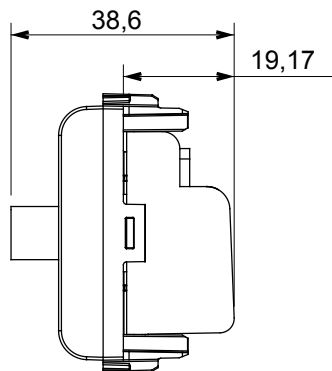

Wide range of control devices, sockets for power supply (conforming to national and international standards) signal pick-up, climate control, comfort management, technical alarm signalling and emergency lighting management. The ChoruSmart modular devices are available in five colours, glossy white, satin white, natural beige, satin black and lacquered titanium and in various sizes from 1/2, 1, 2 and 3 modules. Thanks to the mounting supports for rectangular, square and round boxes, endless combinations can be created with the ChoruSmart range of plates.

Category	TV/SAT socket-outlet	Description	Through wiring
Colour	Satin black	Attenuation	10 dB
Frequency	5-2400 MHz	Shielding	Class A
For connector type	F-Female	Standard	EN 60728-4; IEC 61169-24
No. modules	1	Cable fixing	With screw
Case	Pressure casting zamak metal body	Electrocod	0131
Material	Technopolymer		

DIMENSIONAL

STANDARDS/APPROVALS