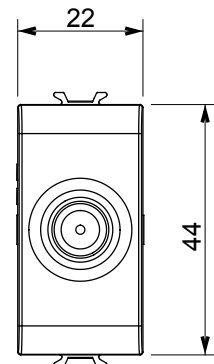

Wide range of control devices, sockets for power supply (conforming to national and international standards) signal pick-up, climate control, comfort management, technical alarm signalling and emergency lighting management. The ChoruSmart modular devices are available in five colours, glossy white, satin white, natural beige, satin black and lacquered titanium and in various sizes from 1/2, 1, 2 and 3 modules. Thanks to the mounting supports for rectangular, square and round boxes, endless combinations can be created with the ChoruSmart range of plates.

Category	TV/SAT socket-outlet	Description	Direct
Colour	Satin black	Attenuation	0 dB
Frequency	5-2400 MHz	Shielding	Class A
For connector type	F-Female	Standard	EN 60728-4; IEC 61169-24
No. modules	1	Cable fixing	With screw
Case	Pressure casting zamak metal body	Electrocod	0131
Material	Technopolymer		

DIMENSIONAL

STANDARDS/APPROVALS