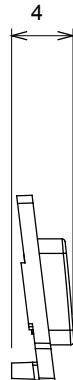

Wide range of control devices, sockets for power supply (conforming to national and international standards) signal pick-up, climate control, comfort management, technical alarm signalling and emergency lighting management. The ChoruSmart modular devices are available in five colours, glossy white, satin white, natural beige, satin black and lacquered titanium and in various sizes from 1/2, 1, 2 and 3 modules. Thanks to the mounting supports for rectangular, square and round boxes, endless combinations can be created with the ChoruSmart range of plates.

Category	Interchangeable symbol	Type	Illuminable
Colour	Transparent	Standard	EN 60669-1
Thermo-pressure with ball	125 °C	Glow Wire Test	850 °C
Suitable for	General services	Symbol	UP arrow
Material	Technopolymer	Electrocod	0130

### DIMENSIONAL

### TECHNICAL SYMBOLOGY