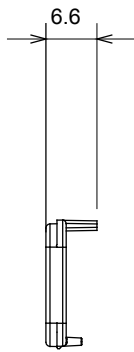

Wide range of control devices, sockets for power supply (conforming to national and international standards) signal pick-up, climate control, comfort management, technical alarm signalling and emergency lighting management. The ChoruSmart modular devices are available in five colours, glossy white, satin white, natural beige, satin black and lacquered titanium and in various sizes from 1/2, 1, 2 and 3 modules. Thanks to the mounting supports for rectangular, square and round boxes, endless combinations can be created with the ChoruSmart range of plates.

Category	Interchangeable diffuser	Type	Interchangeable
Colour	Amber	Description	Diffusers
Standard	EN 60669-1	Thermo-pressure with ball	125 °C
Glow Wire Test	850 °C	Symbol	Amber
Material	Technopolymer	Electrocod	0130

### DIMENSIONAL