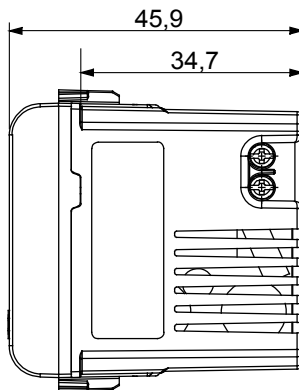

Wide range of control devices, sockets for power supply (conforming to national and international standards) signal pick-up, climate control, comfort management, technical alarm signalling and emergency lighting management. The ChoruSmart modular devices are available in five colours, glossy white, satin white, natural beige, satin black and lacquered titanium and in various sizes from 1/2, 1, 2 and 3 modules. Thanks to the mounting supports for rectangular, square and round boxes, endless combinations can be created with the ChoruSmart range of plates.

Category	USB power supply	Colour	Glossy white
Supply voltage	100 ÷ 240 V ac - 50/60 Hz	Standard	IEC 62368-1:2018; EN 61000-6-1; EN 61000-6-3
Wiring terminals	With screw	Terminal tightening capacity stranded cables (mm <sup>2</sup> )	min. 1 - max. 1,5 mm <sup>2</sup>
Terminal tightening capacity solid cables (mm <sup>2</sup> )	min. 1 - max. 1,5 mm <sup>2</sup>	Material	Technopolymer
Electrocod	0144		

### DIMENSIONAL