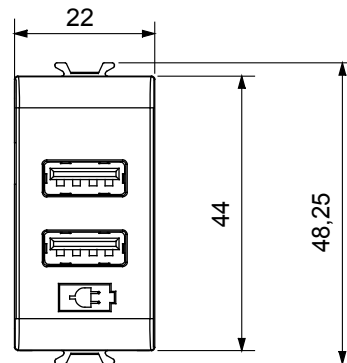

Wide range of control devices, sockets for power supply (conforming to national and international standards) signal pick-up, climate control, comfort management, technical alarm signalling and emergency lighting management. The ChoruSmart modular devices are available in five colours, glossy white, satin white, natural beige, satin black and lacquered titanium and in various sizes from 1/2, 1, 2 and 3 modules. Thanks to the mounting supports for rectangular, square and round boxes, endless combinations can be created with the ChoruSmart range of plates.

Category	USB power supply	Colour	Glossy white
Supply voltage	100 ÷ 240 V ac - 50/60 Hz	Standard	IEC 62368-1:2018; EN 61000-6-1; EN 61000-6-3
Wiring terminals	With screw	Terminal tightening capacity stranded cables (mm <sup>2</sup> )	min. 1 - max. 1,5 mm <sup>2</sup>
Terminal tightening capacity solid cables (mm <sup>2</sup> )	min. 1 - max. 1,5 mm <sup>2</sup>	Material	Technopolymer
Electrocod	0144		

### DIMENSIONAL