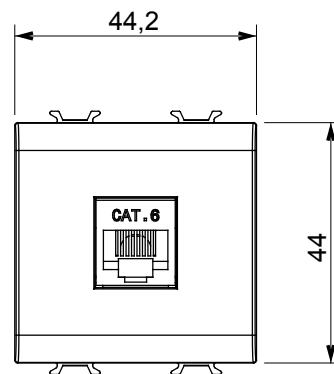

Wide range of control devices, sockets for power supply (conforming to national and international standards) signal pick-up, climate control, comfort management, technical alarm signalling and emergency lighting management. The ChoruSmart modular devices are available in five colours, glossy white, satin white, natural beige, satin black and lacquered titanium and in various sizes from 1/2, 1, 2 and 3 modules. Thanks to the mounting supports for rectangular, square and round boxes, endless combinations can be created with the ChoruSmart range of plates.

Category	Data socket	Description	RJ45
Colour	Glossy white	Use category	6
Cables	FTP	Connection	Toolless
Number pairs	4	Standard	EN 60603-7-5
No. modules	2	Electrocod	3722
Material	Technopolymer		

DIMENSIONAL

STANDARDS/APPROVALS