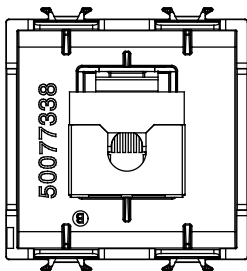

DIMENSIONAL