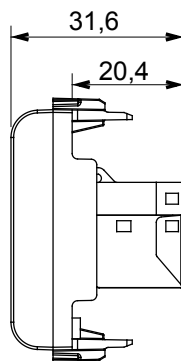

DIMENSIONAL