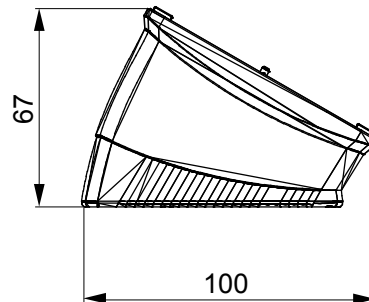

A range of tabletop panels, wall boxes and self-supporting wall enclosures suitable for housing ChorusSmart modular devices. Wall boxes and panels, available in black and white, must be completed with ChorusSmart support and One plates. The self-supporting enclosures, available in grey RAL 7035, are characterised in IP40 and IP55 versions: both have pre-cut knockouts, and the watertight version is also provided with a door with a transparent UV membrane. Self-supporting boxes and enclosures are designed to be fitted with an earth terminal.

Description	4 modules	Colour	Satin black
Support	GW16804	Suitable for plates	ONE
Torque screws tightening	0.8 Newton/meter	Outer dim. LxHxD (mm)	140x90x69
Glow wire test	650 °C	Thermo-pressure with ball	70 °C
Standard	EN 60670-1	Electrocod	0122

DIMENSIONAL

TECHNICAL SYMBOLOGY

STANDARDS/APPROVALS