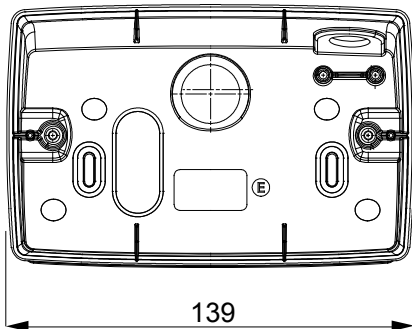

A range of tabletop panels, wall boxes and self-supporting wall enclosures suitable for housing ChorusSmart modular devices. Wall boxes and panels, available in black and white, must be completed with ChorusSmart support and One plates. The self-supporting enclosures, available in grey RAL 7035, are characterised in IP40 and IP55 versions: both have pre-cut knockouts, and the watertight version is also provided with a door with a transparent UV membrane. Self-supporting boxes and enclosures are designed to be fitted with an earth terminal.

Description	4 modules	Colour	Satin black
Support	GW16804	Suitable for plates	ONE
Torque screws tightening	0.8 Newton/meter	Outer dim. LxHxD (mm)	140x90x69
Glow wire test	650 °C	Thermo-pressure with ball	70 °C
Standard	EN 60670-1	Electrocod	0122

DIMENSIONAL

TECHNICAL SYMBOLOGY

STANDARDS/APPROVALS