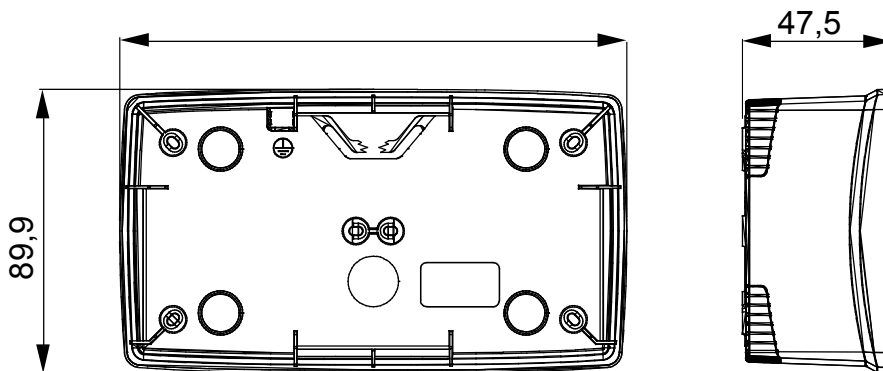

A range of tabletop panels, wall boxes and self-supporting wall enclosures suitable for housing ChorusSmart modular devices. Wall boxes and panels, available in black and white, must be completed with ChorusSmart support and One plates. The self-supporting enclosures, available in grey RAL 7035, are characterised in IP40 and IP55 versions: both have pre-cut knockouts, and the watertight version is also provided with a door with a transparent UV membrane. Self-supporting boxes and enclosures are designed to be fitted with an earth terminal.

Description	2+2 modules	Type	Horizontal
Colour	Satin White	Characteristics	Halogen free
Support	GW16822	Suitable for plates	ONE International
Torque screws tightening	0.8 Newton/meter	Outer dim. LxHxD (mm)	161x90x46
Glow wire test	650 °C	Thermo-pressure with ball	70 °C
Standard	EN 60670-1	Installation temperature	-5 +60 °C
Electrocod	0110		

### DIMENSIONAL