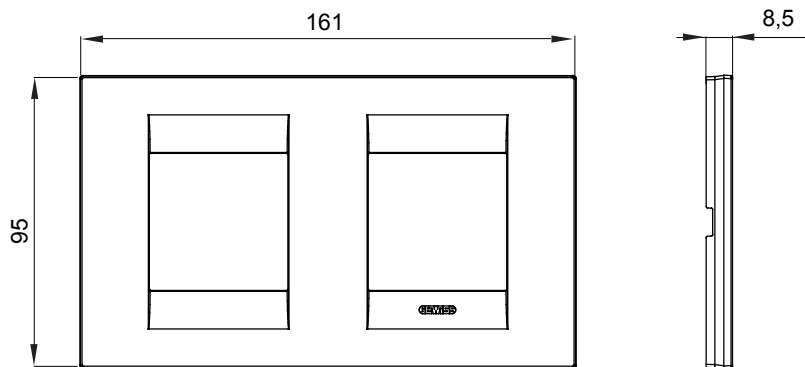

DIMENSIONAL

TECHNICAL SYMBOLOGY

650 °C

70 °C

STANDARDS/APPROVALS

GEWISS S.p.A. Via Domenico Bosatelli 1
24069 Cenate Sotto - Bergamo - Italy
tel. +39 035 94 61 11 fax +39 035 94 69 09

www.gewiss.com
sat@gewiss.com
Last update 18/06/2024

Data, measures, designs and pictures are shown only as informative purposes, and could be changed without previous notice