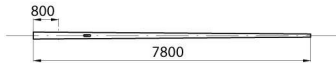

DIMENSIONAL

PHOTOMETRIC DISTRIBUTION

TECHNICAL SYMBOLOGY

STANDARDS/APPROVALS