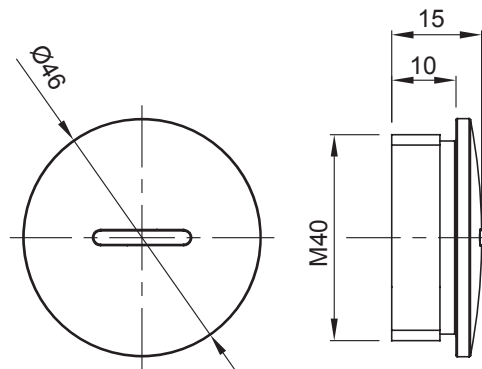

Colour	Grey RAL 7035	IP degree	IP65
Material	Nylon	Pitch	M40
Electrocod	36B		

DIMENSIONAL

TECHNICAL SYMBOLOGY

IP

IP65