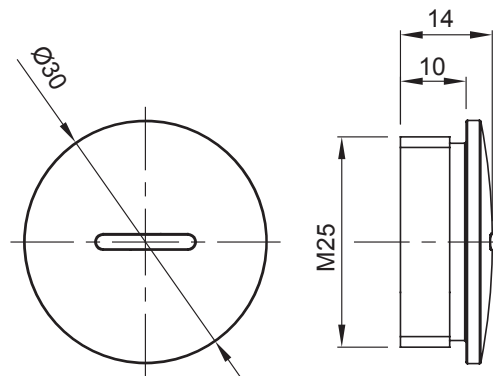

Colour	Grey RAL 7035	IP degree	IP65
Material	Nylon	Pitch	M25
Electrocod	36B		

DIMENSIONAL

TECHNICAL SYMBOLOGY

IP

IP65