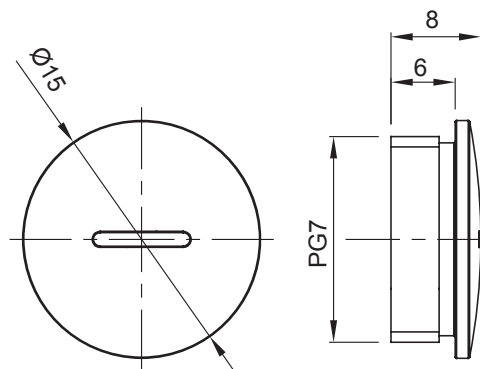

Colour	Grey RAL 7035	IP degree	IP65
Material	Nylon	Pitch	PG7
Electrocod	36B		

DIMENSIONAL

TECHNICAL SYMBOLOGY

IP

IP65