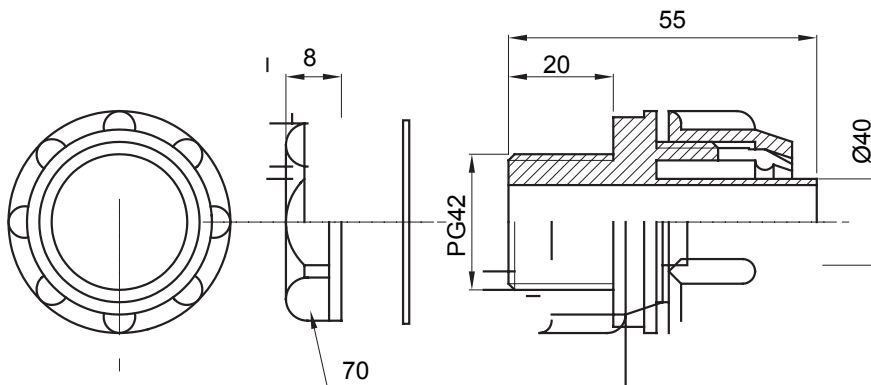

Straight and revolving coupling device for sheath with IP54 protection degree.

Colour	Grey RAL 7035	IP degree	IP54
PG pitch	42	Sheath Ø (mm)	40
Type	Fixed	Electrocod	210

DIMENSIONAL

TECHNICAL SYMBOLOGY

IP