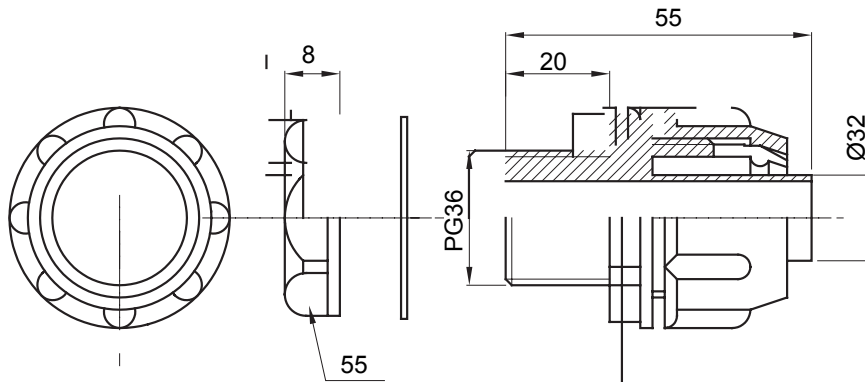

Straight and revolving coupling device for sheath with IP54 protection degree.

Colour	Grey RAL 7035	IP degree	IP54
PG pitch	36	Sheath Ø (mm)	32
Type	Fixed	Electrocod	210

### DIMENSIONAL