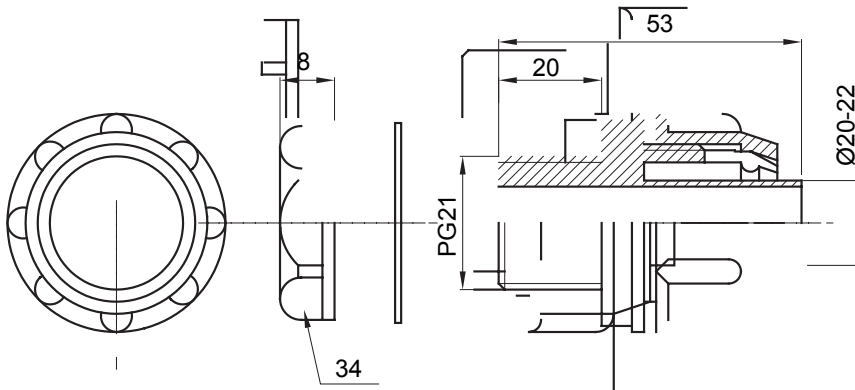

Straight and revolving coupling device for sheath with IP54 protection degree.

Colour	Grey RAL 7035	IP degree	IP54
PG pitch	21	Sheath Ø (mm)	20-22
Type	Fixed	Electrocod	210

### DIMENSIONAL