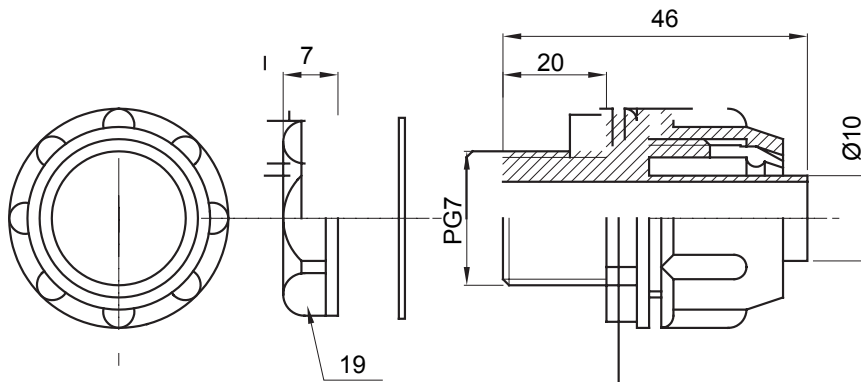

Straight and revolving coupling device for sheath with IP54 protection degree.

Colour	Grey RAL 7035	IP degree	IP54
PG pitch	7	Sheath Ø (mm)	10
Type	Fixed	Electrocod	210

DIMENSIONAL

TECHNICAL SYMBOLOGY

IP

IP54