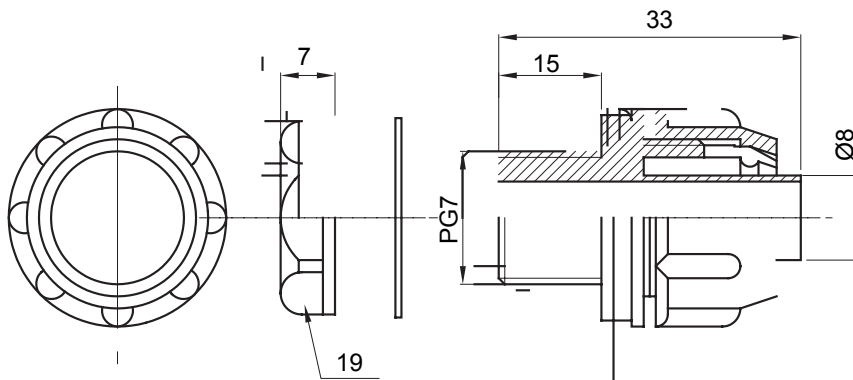

Straight and revolving coupling device for sheath with IP54 protection degree.

Colour	Grey RAL 7035	IP degree	IP54
PG pitch	7	Sheath Ø (mm)	8
Type	Fixed	Electrocod	210

DIMENSIONAL

TECHNICAL SYMBOLOGY

IP

IP54