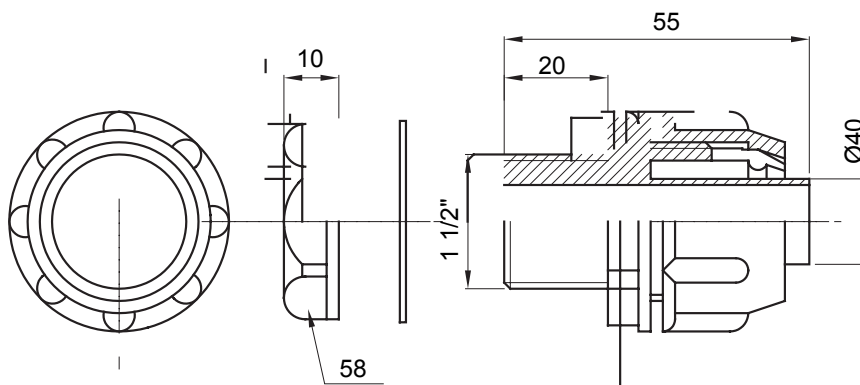

Straight and revolving coupling device for sheath with IP54 protection degree.

Colour	Grey RAL 7035	IP degree	IP54
GAS pitch	1 1/2"	Sheath Ø (mm)	40
Type	Fixed	Electrocod	210

DIMENSIONAL

TECHNICAL SYMBOLOGY