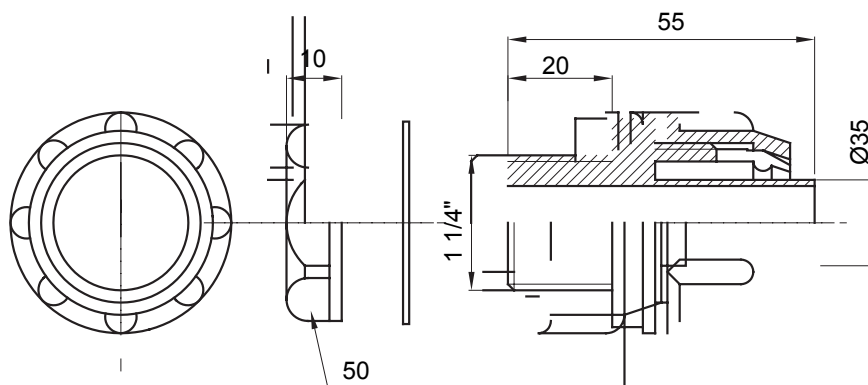

Straight and revolving coupling device for sheath with IP54 protection degree.

Colour	Grey RAL 7035	IP degree	IP54
GAS pitch	1 1/4"	Sheath Ø (mm)	35
Type	Fixed	Electrocod	210

DIMENSIONAL

TECHNICAL SYMBOLOGY