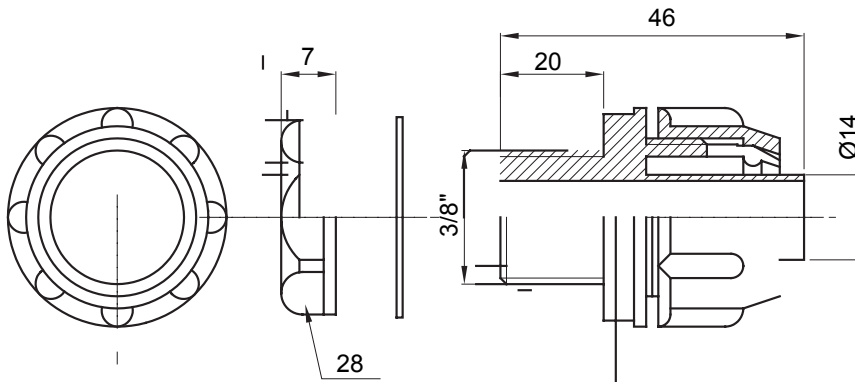

Straight and revolving coupling device for sheath with IP54 protection degree.

Colour	Grey RAL 7035	IP degree	IP54
GAS pitch	1/2"	Sheath Ø (mm)	14
Type	Fixed	Electrocod	210

DIMENSIONAL

TECHNICAL SYMBOLOGY