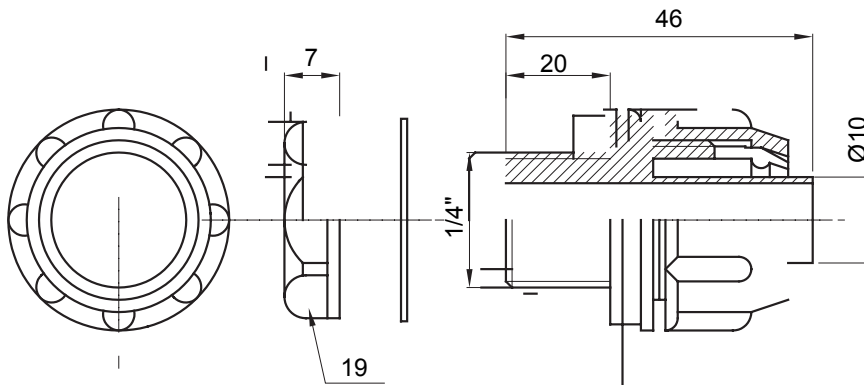

Straight and revolving coupling device for sheath with IP54 protection degree.

|           |               |               |      |
|-----------|---------------|---------------|------|
| Colour    | Grey RAL 7035 | IP degree     | IP54 |
| GAS pitch | 1/4"          | Sheath Ø (mm) | 10   |
| Type      | Fixed         | Electrocod    | 210  |

### DIMENSIONAL