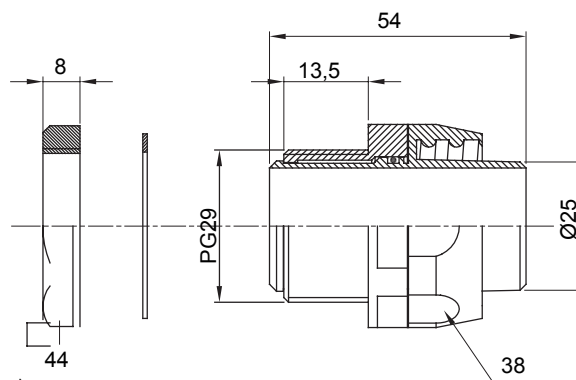

Straight and revolving coupling device for sheath with IP54 protection degree.

Colour	Black RAL 9005	IP degree	IP54
PG pitch	29	Sheath Ø (mm)	25
Type	Revolving	Electrocod	210

### DIMENSIONAL