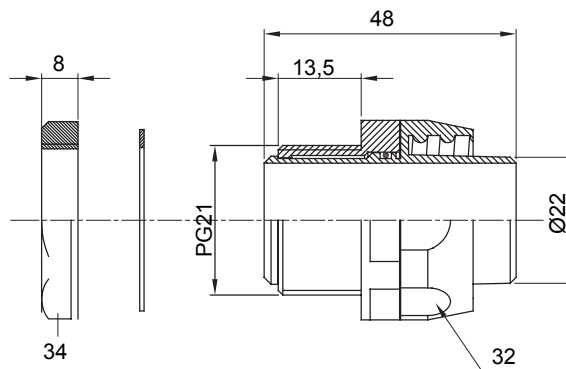

Straight and revolving coupling device for sheath with IP54 protection degree.

Colour	Black RAL 9005	IP degree	IP54
PG pitch	21	Sheath Ø (mm)	22
Type	Revolving	Electrocod	210

DIMENSIONAL

TECHNICAL SYMBOLOGY