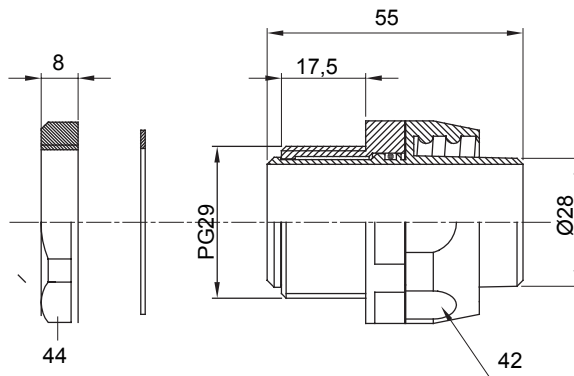

Straight and revolving coupling device for sheath with IP54 protection degree.

| | | | |
|----------|---------------|---------------|------|
| Colour | Grey RAL 7035 | IP degree | IP54 |
| PG pitch | 29 | Sheath Ø (mm) | 28 |
| Type | Revolving | Electrocod | 210 |

DIMENSIONAL

TECHNICAL SYMBOLOGY

IP

IP54

STANDARDS/APPROVALS