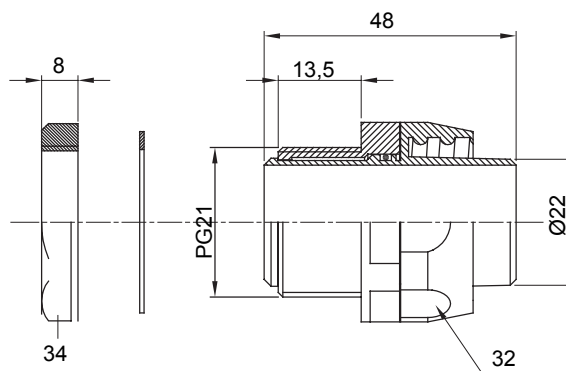

Straight and revolving coupling device for sheath with IP54 protection degree.

Colour	Grey RAL 7035	IP degree	IP54
PG pitch	21	Sheath Ø (mm)	22
Type	Revolving	Electrocod	210

DIMENSIONAL

TECHNICAL SYMBOLOGY