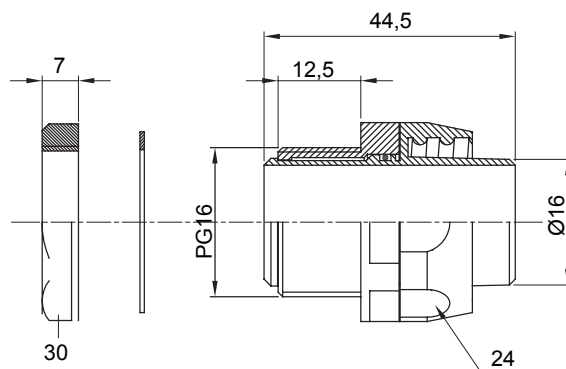

Straight and revolving coupling device for sheath with IP54 protection degree.

Colour	Grey RAL 7035	IP degree	IP54
PG pitch	16	Sheath Ø (mm)	16
Type of pitch	PG16	Type	Revolving
Electrocod	210		

### DIMENSIONAL