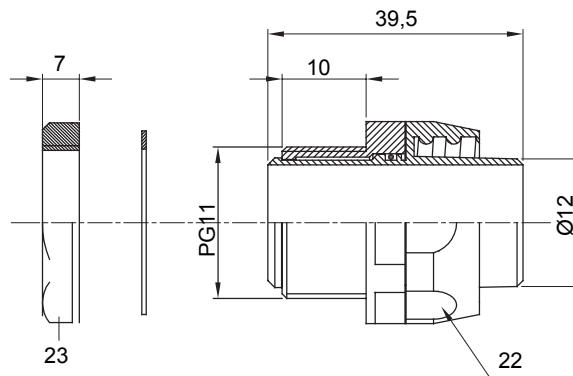

Straight and revolving coupling device for sheath with IP54 protection degree.

Colour	Grey RAL 7035	IP degree	IP54
PG pitch	11	Sheath Ø (mm)	12
Type of pitch	PG11	Type	Revolving
Electrocod	210		

DIMENSIONAL