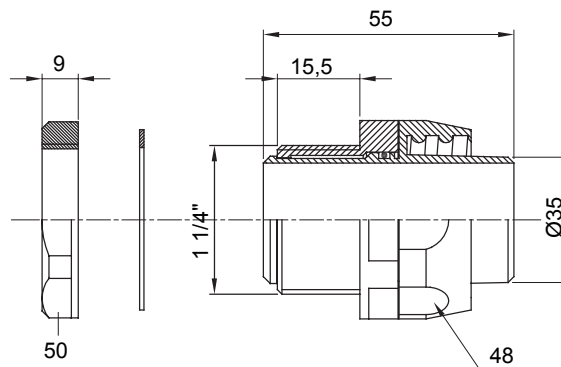

Straight and revolving coupling device for sheath with IP54 protection degree.

Colour	Black RAL 9005	IP degree	IP54
GAS pitch	1 1/4"	Sheath Ø (mm)	35
Type	Revolving	Electrocod	210

### DIMENSIONAL