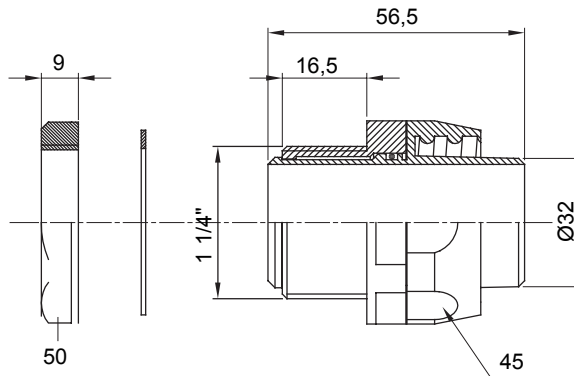

Straight and revolving coupling device for sheath with IP54 protection degree.

Colour	Black RAL 9005	IP degree	IP54
GAS pitch	1 1/4"	Sheath Ø (mm)	32
Type	Revolving	Electrocod	210

### DIMENSIONAL