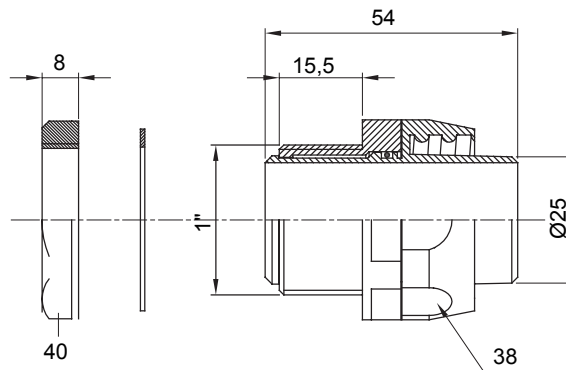

Straight and revolving coupling device for sheath with IP54 protection degree.

Colour	Black RAL 9005	IP degree	IP54
GAS pitch	1"	Sheath Ø (mm)	25
Type	Revolving	Electrocod	210

DIMENSIONAL

TECHNICAL SYMBOLOGY