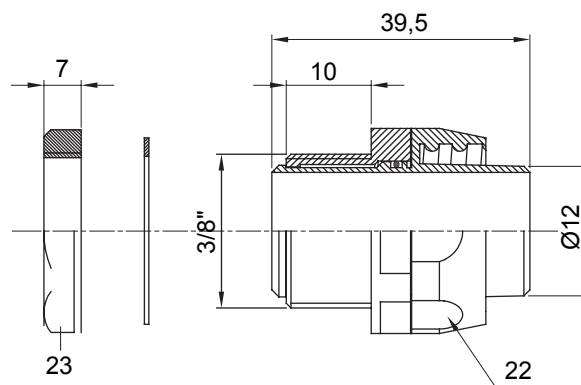

Straight and revolving coupling device for sheath with IP54 protection degree.

Colour	Black RAL 9005	IP degree	IP54
GAS pitch	3/8"	Sheath Ø (mm)	12
Type	Revolving	Electrocod	210

### DIMENSIONAL