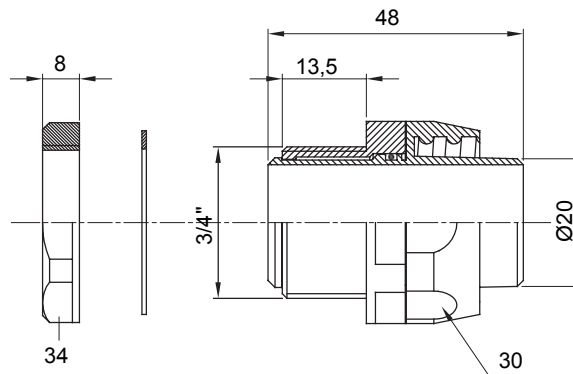

Straight and revolving coupling device for sheath with IP54 protection degree.

Colour	Grey RAL 7035	IP degree	IP54
GAS pitch	3/4"	Sheath Ø (mm)	20
Type	Revolving	Electrocod	210

DIMENSIONAL

TECHNICAL SYMBOLOGY