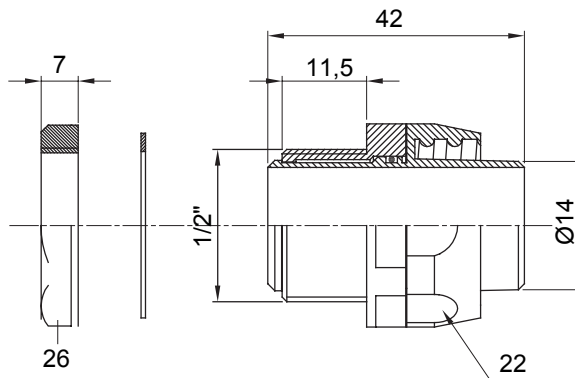

Straight and revolving coupling device for sheath with IP54 protection degree.

Colour	Grey RAL 7035	IP degree	IP54
GAS pitch	1/2"	Sheath Ø (mm)	14
Type	Revolving	Electrocod	210

### DIMENSIONAL