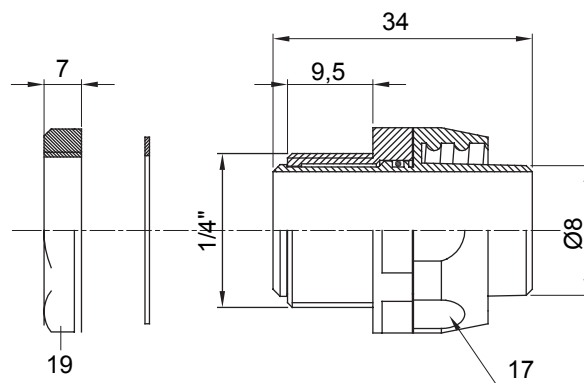

Straight and revolving coupling device for sheath with IP54 protection degree.

Colour	Grey RAL 7035	IP degree	IP54
GAS pitch	1/4"	Sheath Ø (mm)	8
Type	Revolving	Electrocod	210

### DIMENSIONAL