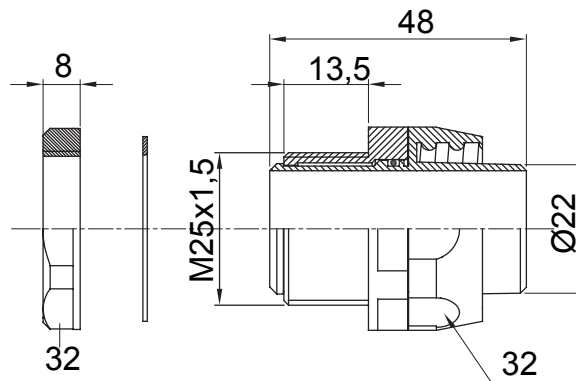

Straight and revolving coupling device for sheath with IP54 protection degree.

Colour	Black RAL 9005	IP degree	IP54
ISO pitch	M 25x1.5	Sheath Ø (mm)	22
Type	Revolving	Electrocod	210

DIMENSIONAL

TECHNICAL SYMBOLOGY