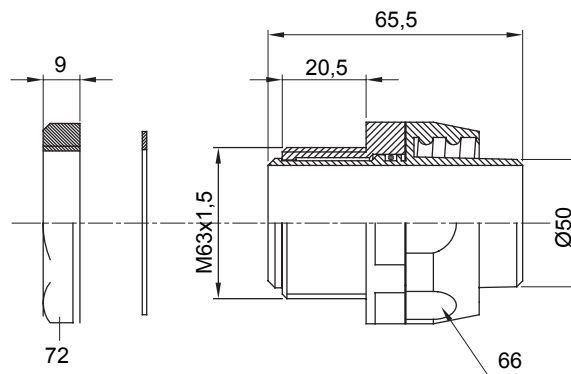

Straight and revolving coupling device for sheath with IP54 protection degree.

Colour	Grey RAL 7035	IP degree	IP54
ISO pitch	M 63x1.5	Sheath Ø (mm)	50
Type	Revolving	Electrocod	210

DIMENSIONAL

TECHNICAL SYMBOLOGY