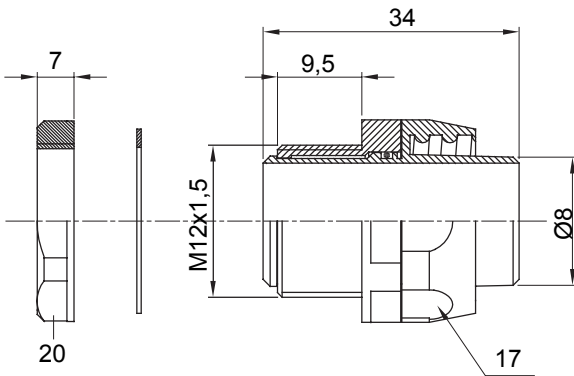

Straight and revolving coupling device for sheath with IP54 protection degree.

Colour	Grey RAL 7035	IP degree	IP54
ISO pitch	M 12x1.5	Sheath Ø (mm)	8
Type	Revolving	Electrocod	210

DIMENSIONAL

TECHNICAL SYMBOLOGY