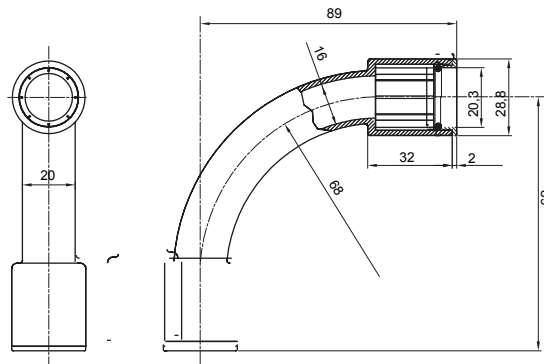

Routing components for rigid protective conduits with IP40 and IP67 protection degree.

Colour	Grey RAL 7035	IP degree	IP67
Conduits Ø (mm)	20	Type of material	Halogen-free in compliance with EN 60754-2
Electrocod	21221		

DIMENSIONAL

TECHNICAL SYMBOLOGY

IP

HF
HALOGEN FREE

IP67

STANDARDS/APPROVALS