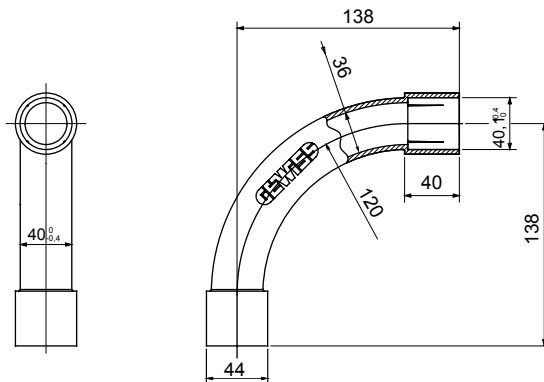

Routing components for rigid protective conduits with IP40 and IP67 protection degree.

Colour	Grey RAL 7035	IP degree	IP40
Conduits Ø (mm)	40	Type of material	Halogen-free in compliance with EN 60754-2
Electrocod	21221		

### DIMENSIONAL