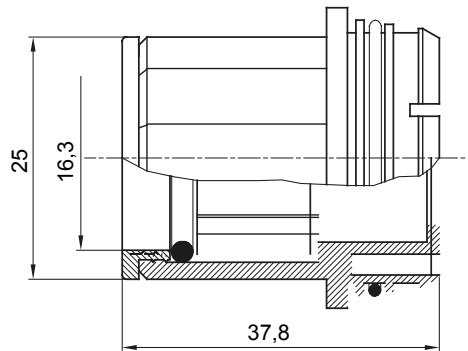

Routing components for rigid protective conduits with IP40 and IP67 protection degree.

Colour	Grey RAL 7035	Characteristics	Halogen free
Conduits Ø (mm)	16	Electrocod	21221

DIMENSIONAL

TECHNICAL SYMBOLOGY