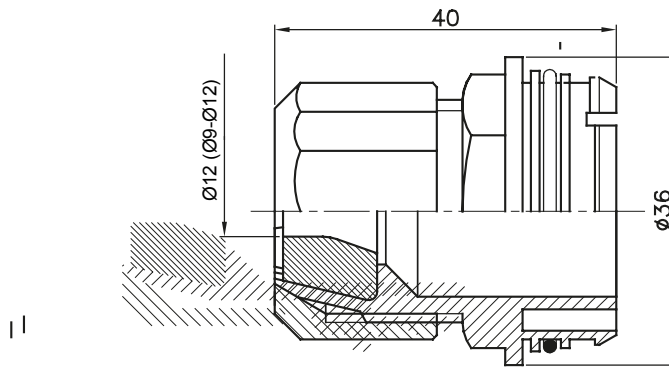

Routing components for rigid protective conduits with IP40 and IP67 protection degree.

Colour	Grey RAL 7035	Characteristics	Halogen free
For cables Ø (mm)	9-12	Electrocod	21221

DIMENSIONAL

TECHNICAL SYMBOLOGY