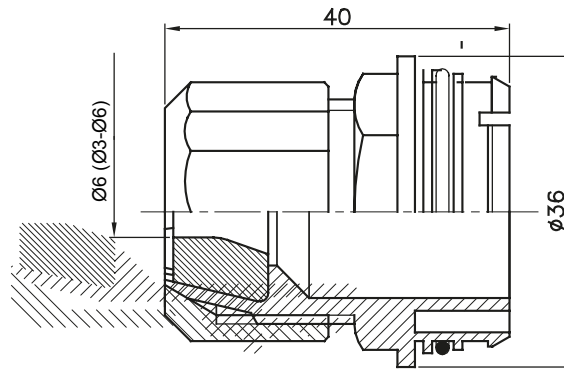

Routing components for rigid protective conduits with IP40 and IP67 protection degree.

Colour	Grey RAL 7035	Characteristics	Halogen free
For cables Ø (mm)	3-6	Electrocod	21221

DIMENSIONAL

TECHNICAL SYMBOLOGY