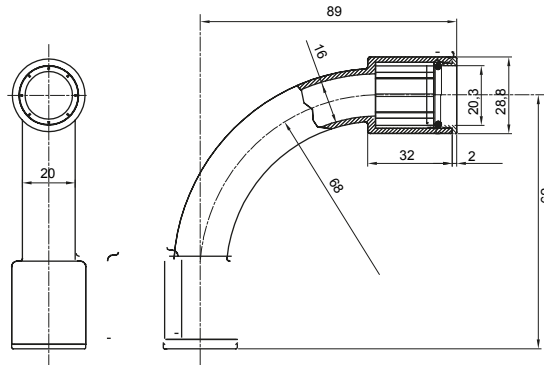

Routing components for rigid protective conduits with IP40 and IP67 protection degree.

Colour	Grey RAL 7035	IP degree	IP67
Conduits Ø (mm)	20	Type of material	Halogen-free in compliance with EN 60754-2
Electrocod	21221		

DIMENSIONAL

TECHNICAL SYMBOLOGY

IP

HF
HALOGEN FREE

IP67

STANDARDS/APPROVALS