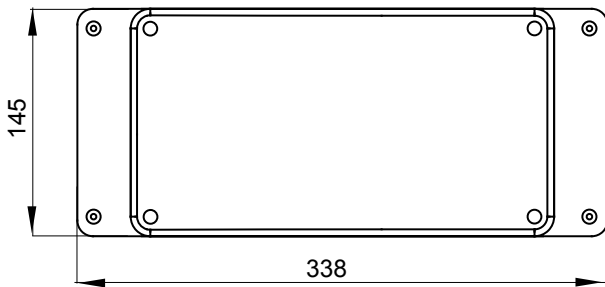

Glow Wire Test	650 °C	IP degree	IP65
Mechanical resistance	IK08	Electrocod	2222
Suitable for	IP67 63A Vertical socket-outlets		

DIMENSIONAL

TECHNICAL SYMBOLOGY

GWT

650 °C

IP

IP65

IK