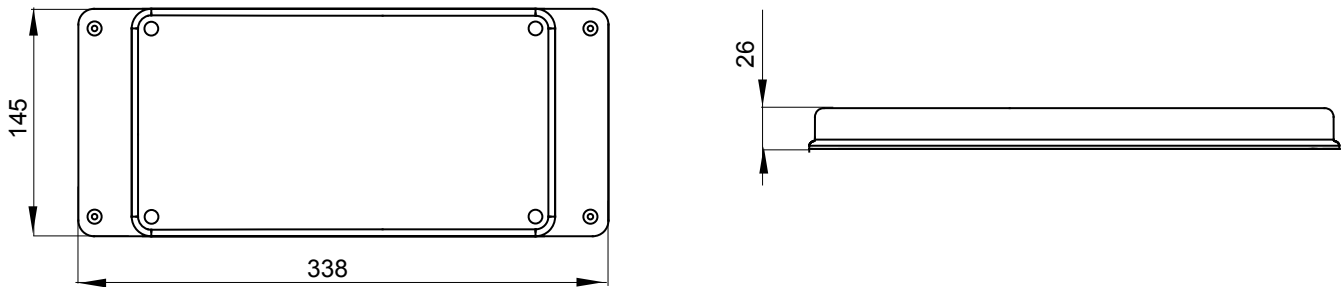

Glow Wire Test	650 °C	IP degree	IP65
Mechanical resistance	IK08	Electrocod	2222
Suitable for	IP67 63A Vertical socket-outlets		

DIMENSIONAL

TECHNICAL SYMBOLOGY

GWT	IP	IK
650 °C	IP65	IK08

STANDARDS/APPROVALS