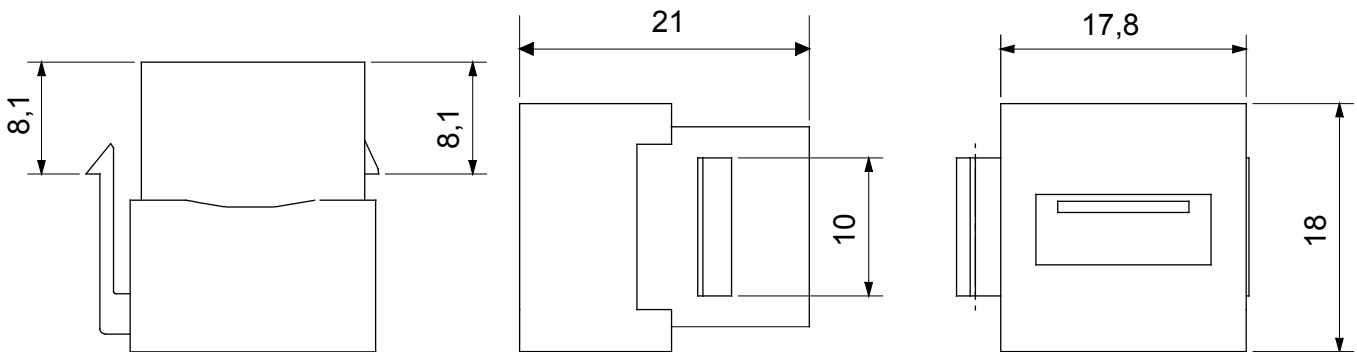

Category	Data socket	Description	USB coupler
Type	Female/Female - A type	Compatibility	Keystone Jack
Material	Technopolymer	Electrocod	3722

### DIMENSIONAL