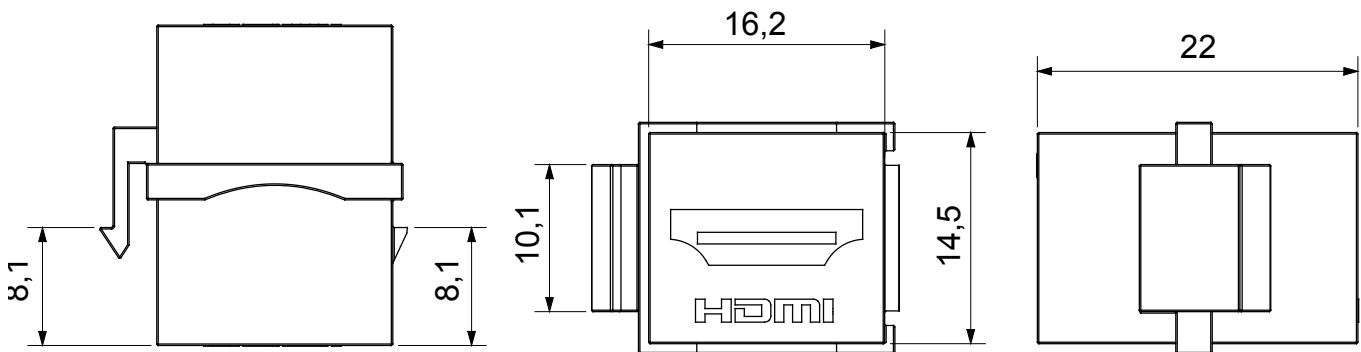

Complete system for the connection and distribution of LAN networks in residential and tertiary areas. The range includes fibre optic solutions, wall panels, floor cabinets and copper wiring products. To wire copper networks, Data Center offers RJ45 connectors and HDMI and USB couplers suitable for Gewiss civil series, permutation cords and UTP and FTP cables, offering installation flexibility and ease of wiring.

Category	Data socket	Description	HDMI coupler
Type	Female/Female	Compatibility	Keystone Jack
Material	Technopolymer	Electrocod	3722

DIMENSIONAL

STANDARDS/APPROVALS