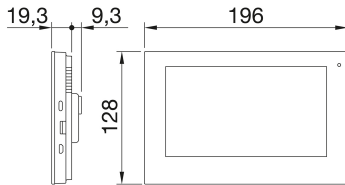

DIMENSIONAL

TECHNICAL SYMBOLOGY

IP

IP20

STANDARDS/APPROVALS