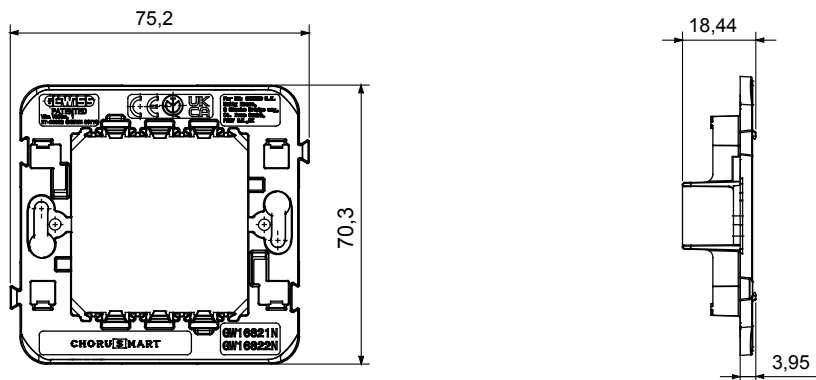

Description	2 modules	Characteristics	Halogen free
Fixing	For screws (not included)	For box	Round/square (single or horizontal)
Glow wire test	650 °C	Thermo-pressure with ball	70 °C
Standard	EN 60669-1	Compatibility	For EGO SMART Plate (also compatible with EGO and other ChoruSmart plates)
Electrocod	0122		

DIMENSIONAL

TECHNICAL SYMBOLOGY

GWT

650 °C

70 °C

STANDARDS/APPROVALS